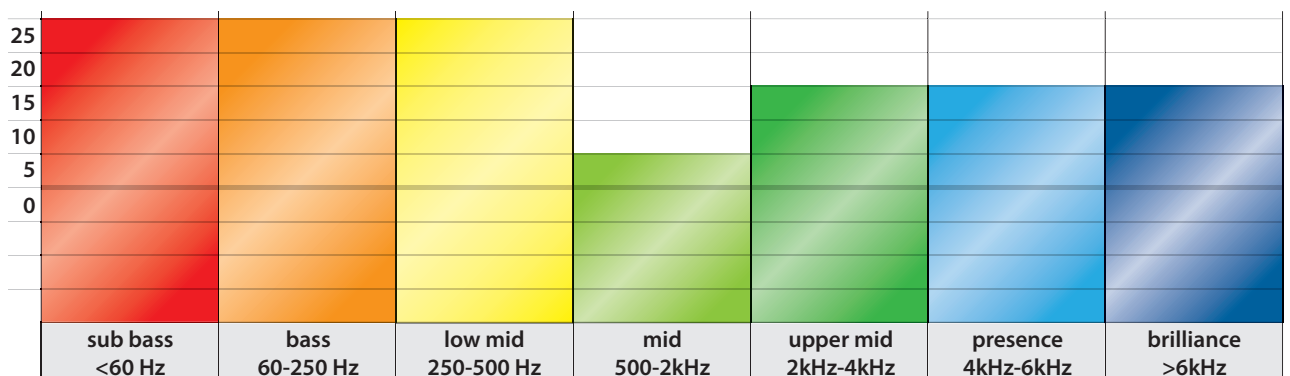

CUSTOM IN-EAR MONITORS
EARTECH
 MUSIC.

Relative Amplitude (dB) with white noise input