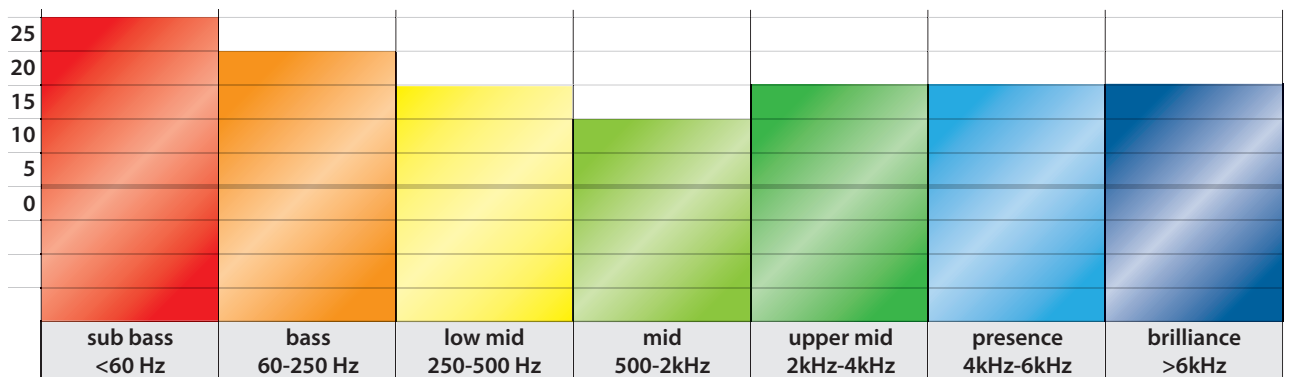

CUSTOM IN-EAR MONITORS
EARTECH
 MUSIC.

Relative Amplitude (dB) with white noise input