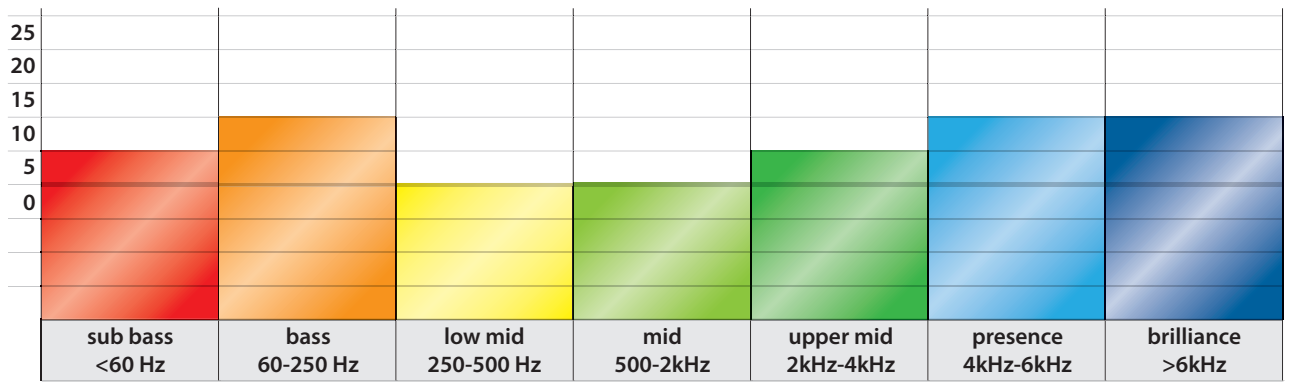

CUSTOM IN-EAR MONITORS
EARTECH
 MUSIC.

Relative Amplitude (dB) with white noise input