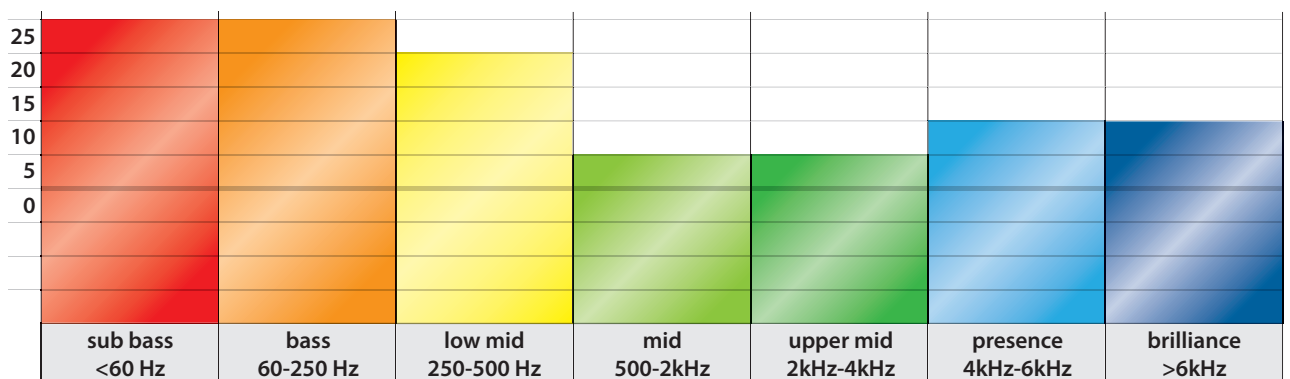

CUSTOM IN-EAR MONITORS
EARTECH
 MUSIC.

Relative Amplitude (dB) with white noise input