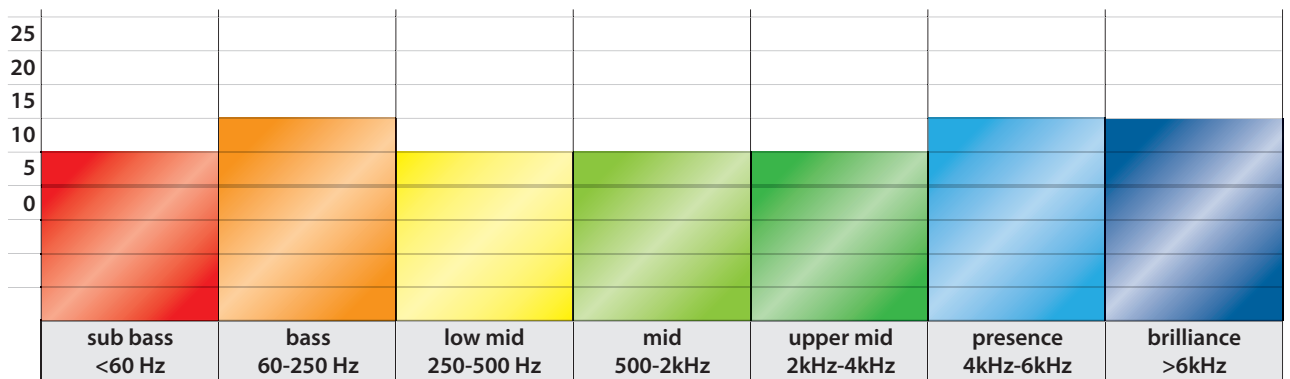

CUSTOM IN-EAR MONITORS
EARTECH
 MUSIC.

Relative Amplitude (dB) with white noise input